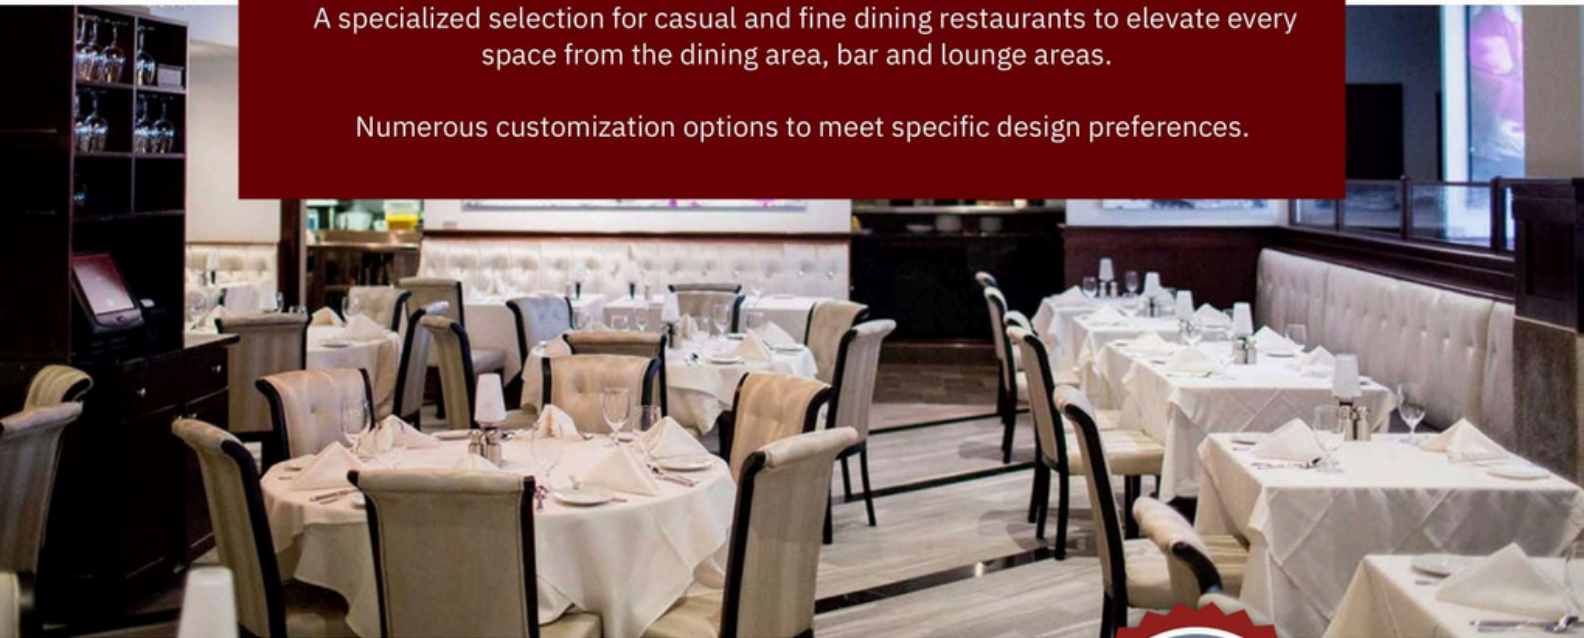

RESTAURANT SEATING & TABLES

SPECIALIZED SEATING SOLUTIONS

A specialized selection for casual and fine dining restaurants to elevate every space from the dining area, bar and lounge areas.

Numerous customization options to meet specific design preferences.